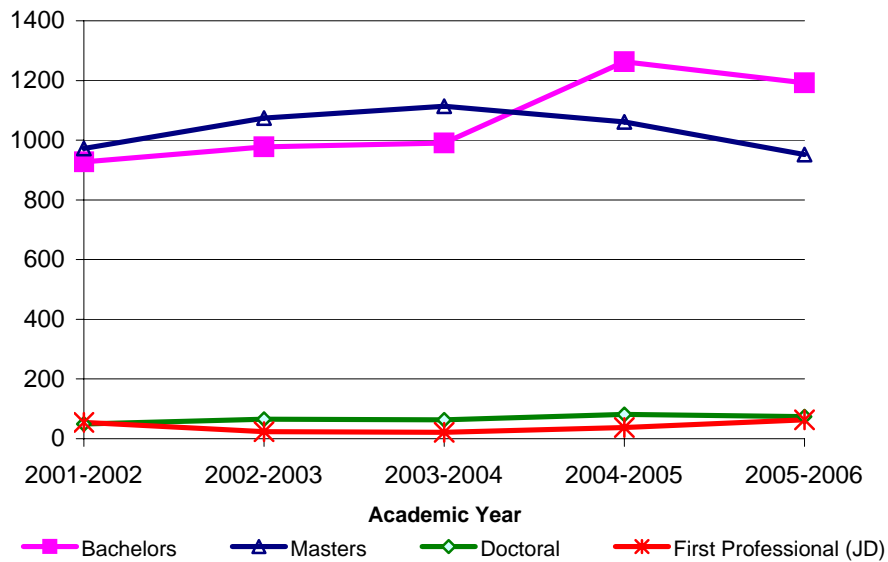

**C-8: Degrees Awarded by ULV between July 1 and June 30  
2002 - 2006**

Degree Awarded	2001-2002		2002-2003		2003-2004		2004-2005		2005-2006	
Associate	2	0.1%	3	0.1%	3	0.1%	2	0.1%	1	0.0%
Bachelors	927	46.2%	978	45.6%	990	45.2%	1263	51.7%	1192	52.2%
Masters	972	48.5%	1074	50.1%	1114	50.8%	1061	43.4%	952	41.7%
Doctoral	49	2.4%	65	3.0%	63	2.9%	81	3.3%	74	3.2%
First Professional (JD)	55	2.7%	24	1.1%	21	1.0%	37	1.5%	63	2.8%
<b>Total</b>	<b>2005</b>	<b>100%</b>	<b>2144</b>	<b>100%</b>	<b>2191</b>	<b>100%</b>	<b>2444</b>	<b>100%</b>	<b>2282</b>	<b>100%</b>

**Degrees Awarded by ULV  
2002-2006**

**Percentage of Total Degrees Awarded by Colleges  
2002-2006**

Source: Institutional Research Annual Census on November 15.