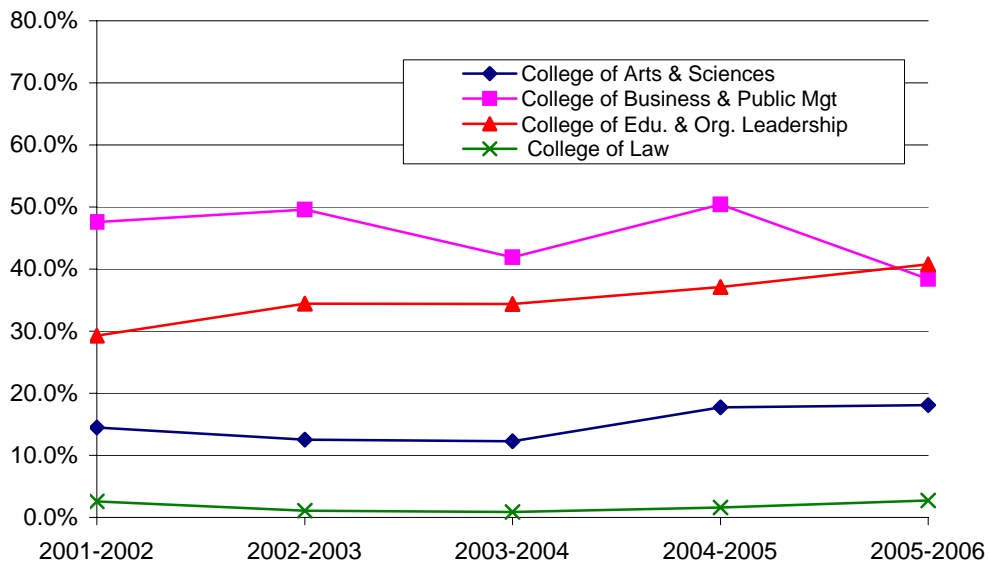

**C-8: Degrees Awarded by ULV between July 1 and June 30  
2002 - 2006**

Degree Awarded	2001-2002		2002-2003		2003-2004		2004-2005		2005-2006	
Associate	2	0.1%	3	0.1%	3	0.1%	2	0.1%	1	0.0%
Bachelors	927	46.2%	978	45.6%	990	45.2%	1263	51.7%	1192	52.2%
Masters	972	48.5%	1074	50.1%	1114	50.8%	1061	43.4%	952	41.7%
Doctoral	49	2.4%	65	3.0%	63	2.9%	81	3.3%	74	3.2%
First Professional (JD)	55	2.7%	24	1.1%	21	1.0%	37	1.5%	63	2.8%
<b>Total</b>	<b>2005</b>	<b>100%</b>	<b>2144</b>	<b>100%</b>	<b>2191</b>	<b>100%</b>	<b>2444</b>	<b>100%</b>	<b>2282</b>	<b>100%</b>

**Degrees Awarded by ULV  
2002-2006**

**Percentage of Total Degrees Awarded by Colleges  
2002-2006**

Source: Institutional Research Annual Census on November 15.